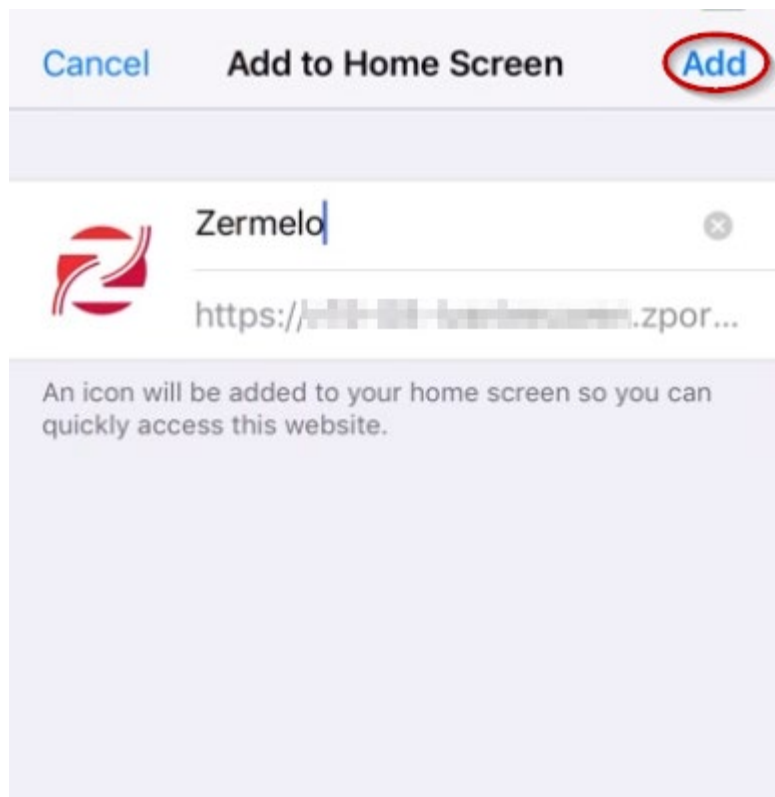

Hoe dit er precies uit ziet is afhankelijk van de versie van je besturingssysteem en de versie van de browser.

Een tip

In de WebApp heeft u, in het menu Instellingen, de mogelijkheid om de WebApp te verversen.

Als u *niet* heeft aangevinkt dat u ingelogd wilt blijven, dan wordt u uitgelogd nadat u op verversen klikt.